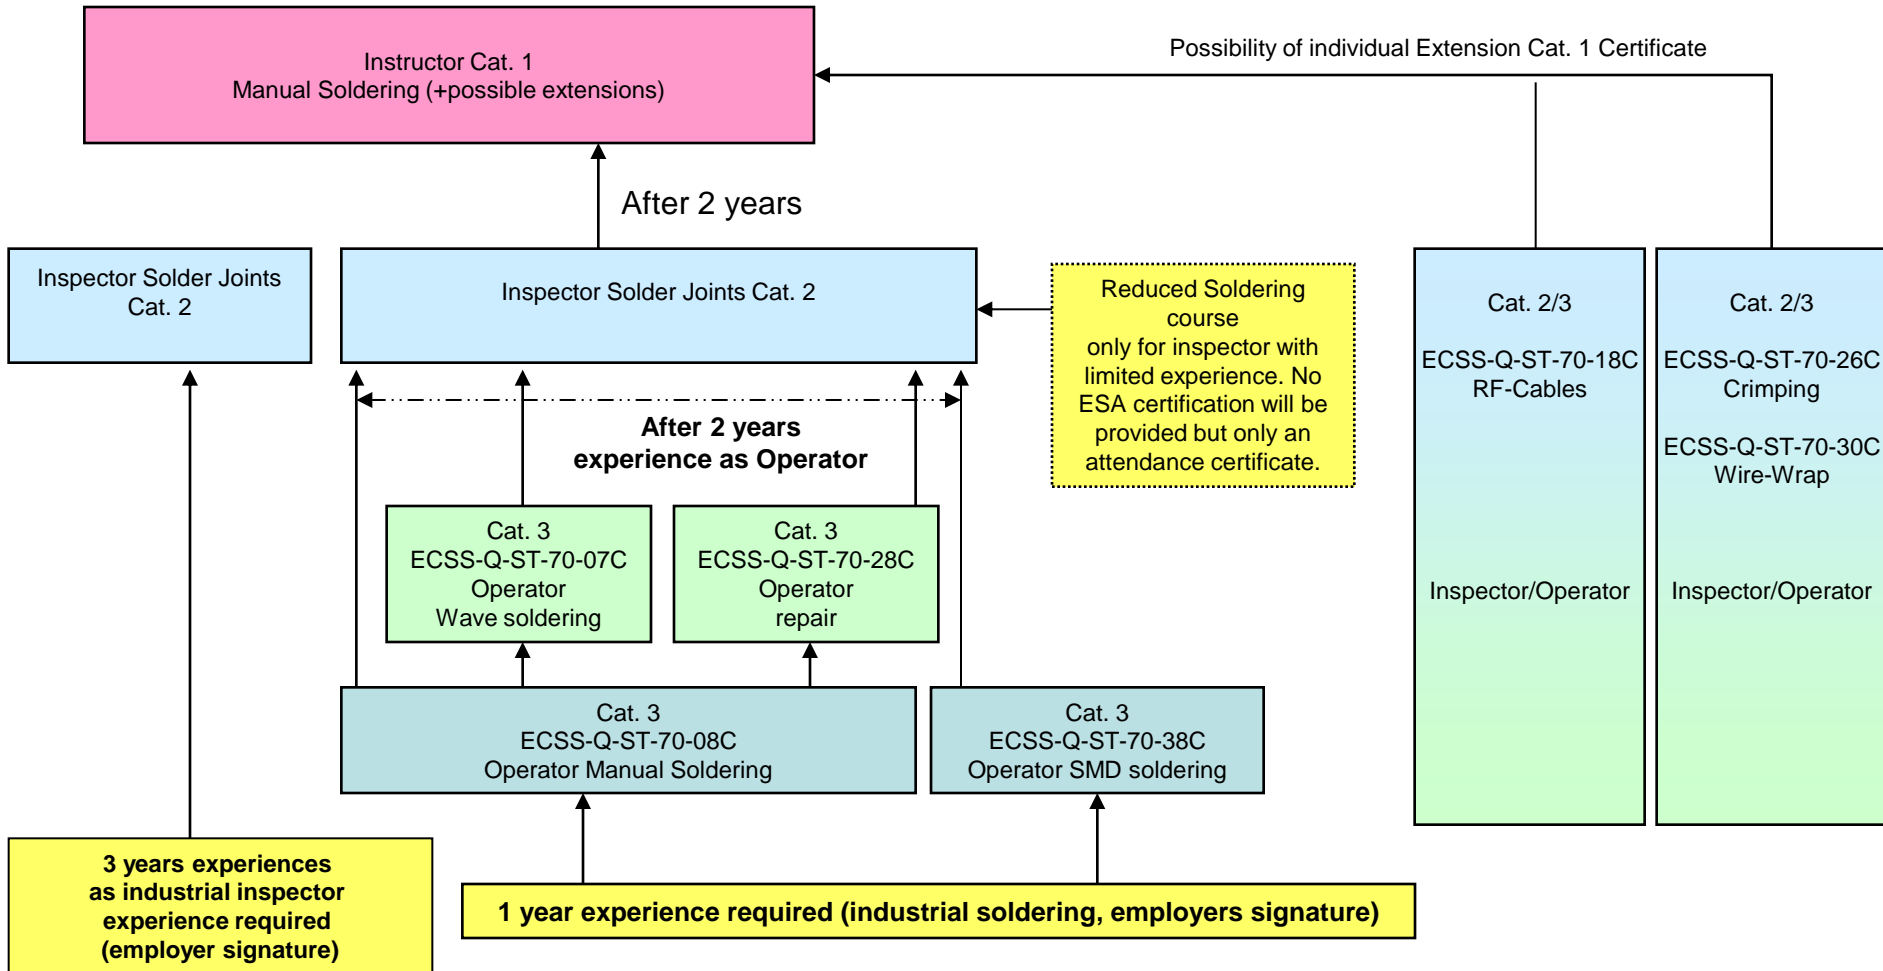

ESA Training Structure – ESA STR-258 (Skill Training Schools)

Progression route for certification

Minimum time from cat3 to cat2 and from cat 2 to cat 1 is 2 years

Detailed informations concerning every courses are reported in Annex